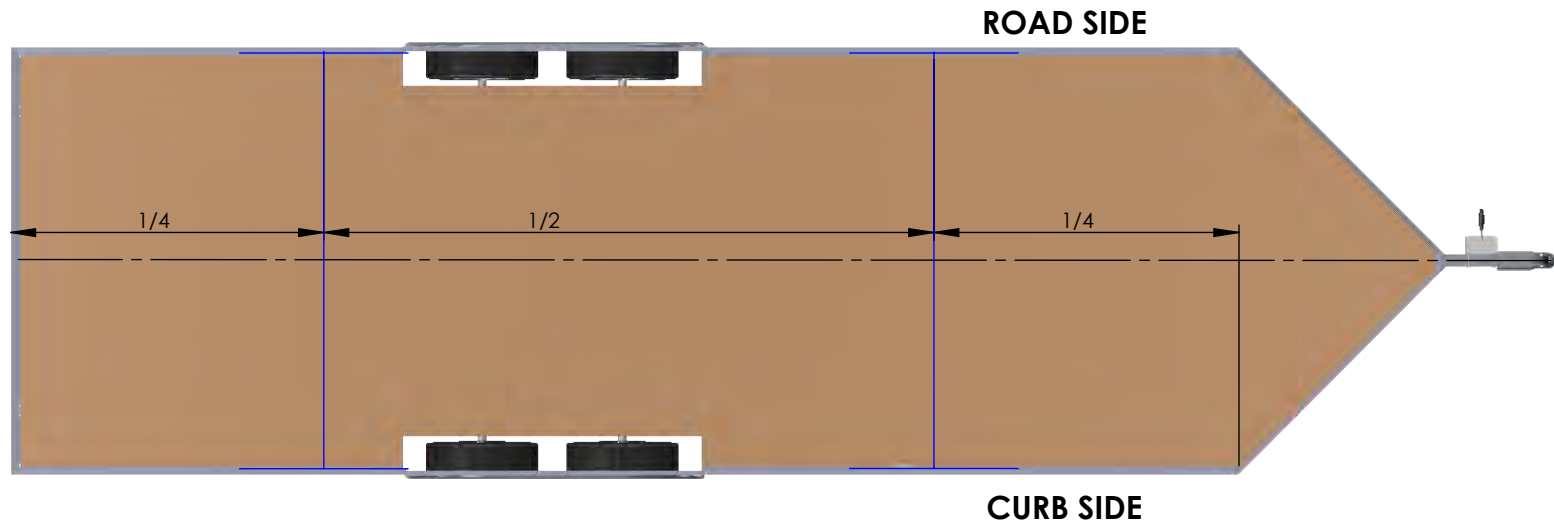

ITEM NO.	QTY.	DESCRIPTION
1	1	SWITCH
2	2	39" LED LIGHT

DRAWN BY	DATE
TYLER BOURASSA	8/20/2019

**LED PACKAGE
TWO 39" LIGHTS**

AELP90-111

DO NOT SCALE DRAWING

ITEM NO.	QTY.	DESCRIPTION
1	1	SWITCH
2	4	39" LED LIGHT

NEO TRAILERS

DRAWN BY	DATE
TYLER BOURASSA	8/20/2019

**LED PACKAGE
FOUR 39" LIGHTS**

AELP90-112

DO NOT SCALE DRAWING

ITEM NO.	QTY.	DESCRIPTION
1	2	48 INCH LED LIGHT
2	1	SWITCH
3	1	MOTORBASE
4	1	110V OUTLET

DRAWN BY	DATE
TYLER BOURASSA	8/20/2019

POWER PACKAGE 1
LED, 110V, 48"

AELP90-116

DO NOT SCALE DRAWING

ITEM NO.	QTY.	DESCRIPTION
1	4	48 INCH LED LIGHT
2	1	SWITCH
3	3	110V OUTLET
4	1	30 AMP PANEL/SHORE CORD RECEIPT

DRAWN BY	DATE
TYLER BOURASSA	8/20/2019

POWER PACKAGE 2
LED, 110V, 48"

AELP90-113

DO NOT SCALE DRAWING

ITEM NO.	QTY.	DESCRIPTION
1	4	48 INCH LED LIGHT
2	2	SWITCH
3	3	110V OUTLET
4	1	30 AMP PANEL/SHORE CORD RECEPT
6	2	16 INCH RACE LIGHT

NEO TRAILERS