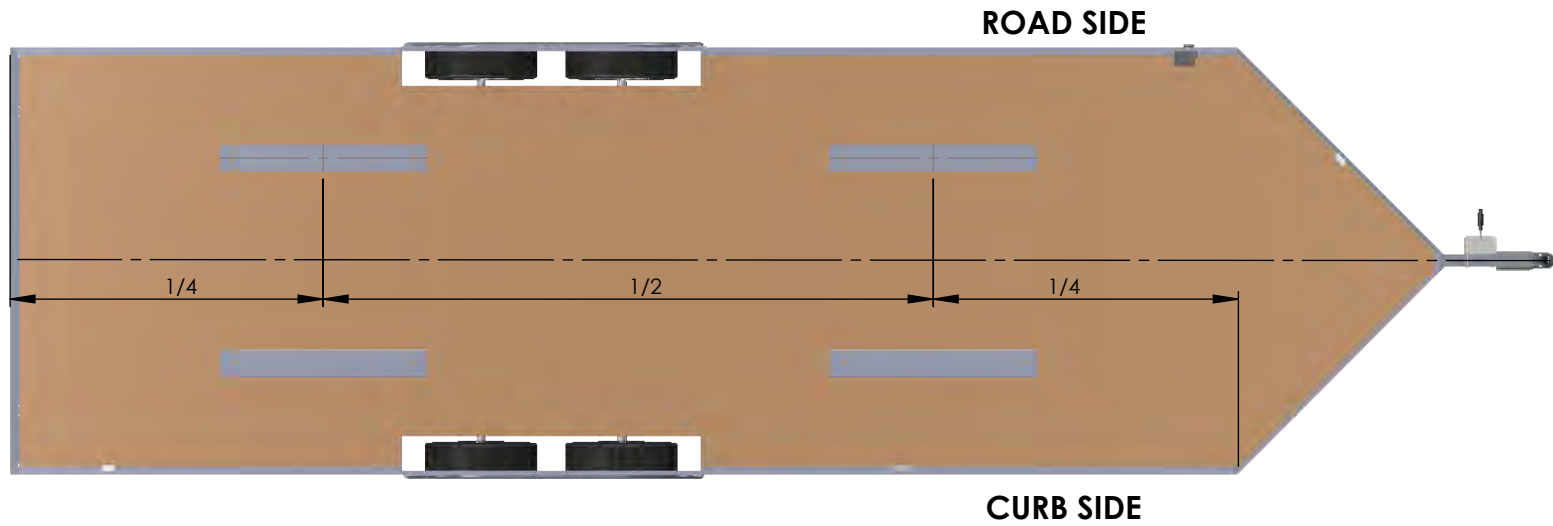

NEO TRAILERS

DRAWN BY	DATE
TYLER BOURASSA	8/20/2019

**LED PACKAGE
FOUR 39" LIGHTS**

AELP90-112

DO NOT SCALE DRAWING

ITEM NO.	QTY.	DESCRIPTION
1	2	48 INCH LED LIGHT
2	1	SWITCH
3	1	MOTORBASE
4	1	110V OUTLET

DRAWN BY	DATE
TYLER BOURASSA	8/20/2019

POWER PACKAGE 1
LED, 110V, 48"

AELP90-116

DO NOT SCALE DRAWING

ITEM NO.	QTY.	DESCRIPTION
1	4	48 INCH LED LIGHT
2	1	SWITCH
3	3	110V OUTLET
4	1	30 AMP PANEL/SHORE CORD RECEIPT

DRAWN BY	DATE
TYLER BOURASSA	8/20/2019

POWER PACKAGE 2
LED, 110V, 48"

AELP90-113

DO NOT SCALE DRAWING

ITEM NO.	QTY.	DESCRIPTION
1	4	48 INCH LED LIGHT
2	2	SWITCH
3	3	110V OUTLET
4	1	30 AMP PANEL/SHORE CORD RECEPT
6	2	16 INCH RACE LIGHT

NEO TRAILERS

DRAWN BY	DATE
TYLER BOURASSA	11/10/2022

POWER PACKAGE 3
LED, 110V, 48"

AELP90-114

DO NOT SCALE DRAWING

ITEM NO.	QTY.	DESCRIPTION
1	4	48 INCH LED LIGHT
2	2	SWITCH
3	3	110V OUTLET
4	1	50 AMP PANEL ASSEMBLY/SHORE CORD RECEIPT
6	2	16 INCH RACE LIGHT