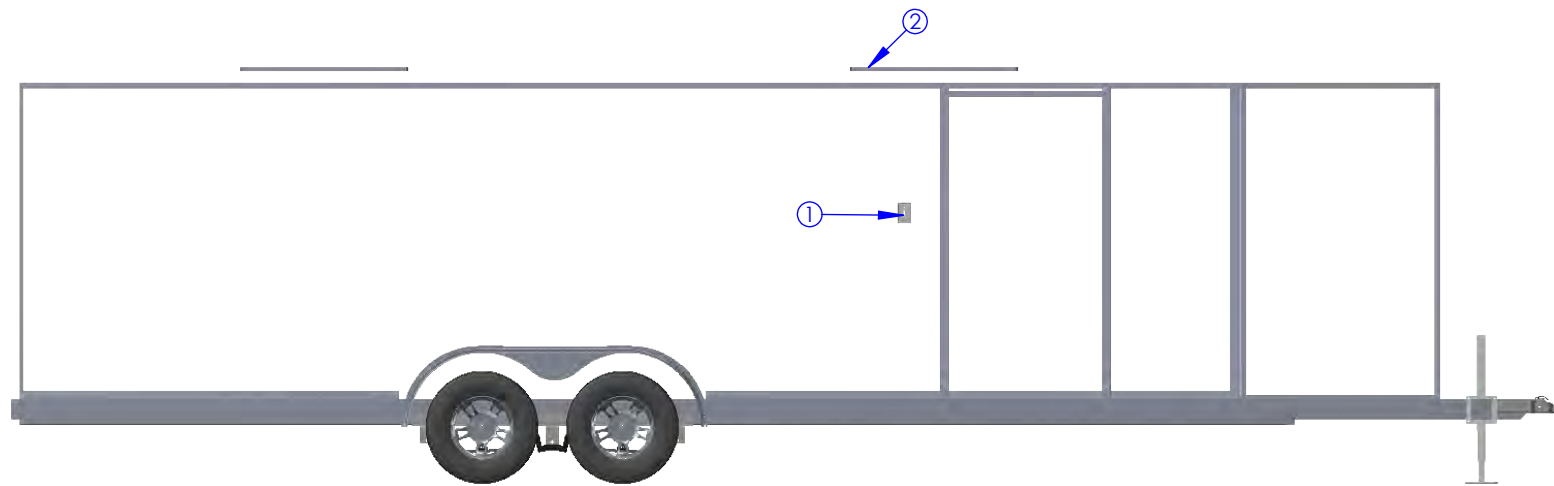

ITEM NO.	QTY.	DESCRIPTION
1	1	SWITCH
2	2	39" LED LIGHT

DRAWN BY	DATE
TYLER BOURASSA	8/20/2019

**LED PACKAGE
TWO 39" LIGHTS**

AELP90-111

DO NOT SCALE DRAWING

ITEM NO.	QTY.	DESCRIPTION
1	1	SWITCH
2	4	39" LED LIGHT

NEO TRAILERS

DRAWN BY	DATE
TYLER BOURASSA	8/20/2019

**LED PACKAGE
FOUR 39" LIGHTS**

AELP90-112

DO NOT SCALE DRAWING

ITEM NO.	QTY.	DESCRIPTION
1	2	48 INCH LED LIGHT
2	1	SWITCH
3	1	MOTORBASE
4	1	110V OUTLET

DRAWN BY	DATE
TYLER BOURASSA	8/20/2019

POWER PACKAGE 1
LED, 110V, 48"

AELP90-116

DO NOT SCALE DRAWING

ITEM NO.	QTY.	DESCRIPTION
1	4	48 INCH LED LIGHT
2	1	SWITCH
3	3	110V OUTLET
4	1	30 AMP PANEL/SHORE CORD RECEIPT

DRAWN BY	DATE
TYLER BOURASSA	8/20/2019

POWER PACKAGE 2
LED, 110V, 48"

AELP90-113

DO NOT SCALE DRAWING

ITEM NO.	QTY.	DESCRIPTION
1	4	48 INCH LED LIGHT
2	2	SWITCH
3	3	110V OUTLET
4	1	30 AMP PANEL/SHORE CORD RECEPT
6	2	16 INCH RACE LIGHT

NEO TRAILERS