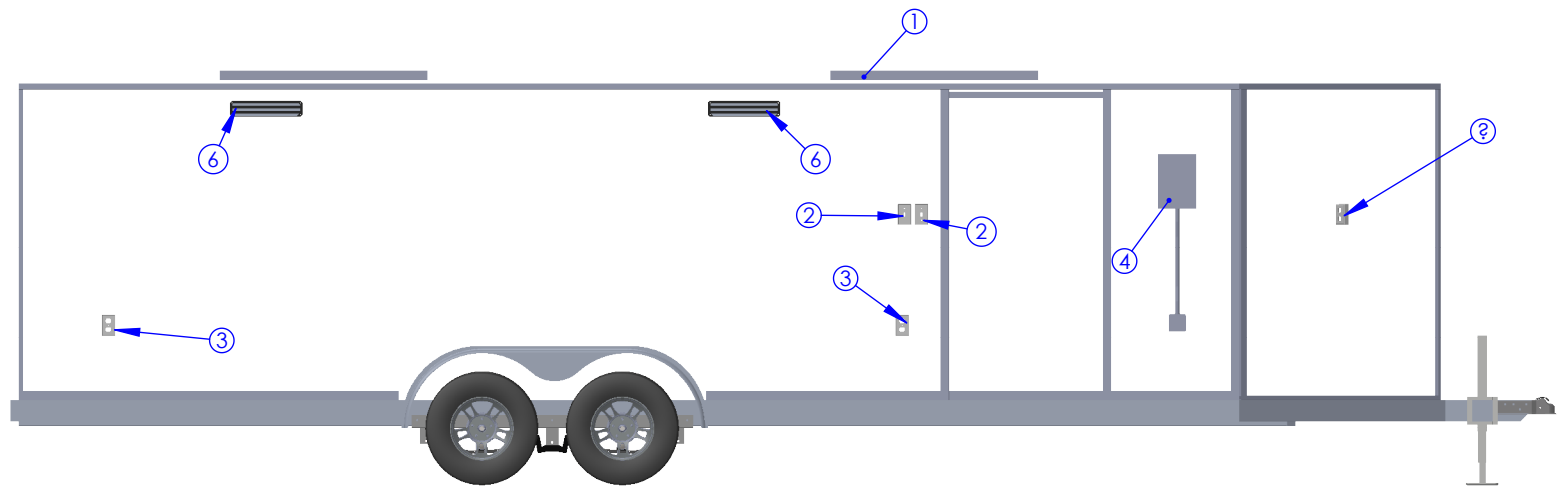

POWER PACKAGE 1
LED, 110V, 48"

AELP90-116

DO NOT SCALE DRAWING

ITEM NO.	QTY.	DESCRIPTION
1	4	48 INCH LED LIGHT
2	1	SWITCH
3	3	110V OUTLET
4	1	30 AMP PANEL/SHORE CORD RECEIPT

DRAWN BY	DATE
TYLER BOURASSA	8/20/2019

POWER PACKAGE 2
LED, 110V, 48"

AELP90-113

DO NOT SCALE DRAWING

ITEM NO.	QTY.	DESCRIPTION
1	4	48 INCH LED LIGHT
2	2	SWITCH
3	3	110V OUTLET
4	1	30 AMP PANEL/SHORE CORD RECEPT
6	2	16 INCH RACE LIGHT

NEO TRAILERS

DRAWN BY	DATE
TYLER BOURASSA	11/10/2022

POWER PACKAGE 3
LED, 110V, 48"

AELP90-114

DO NOT SCALE DRAWING

ITEM NO.	QTY.	DESCRIPTION
1	4	48 INCH LED LIGHT
2	2	SWITCH
3	3	110V OUTLET
4	1	50 AMP PANEL ASSEMBLY/SHORE CORD RECEIPT
6	2	16 INCH RACE LIGHT