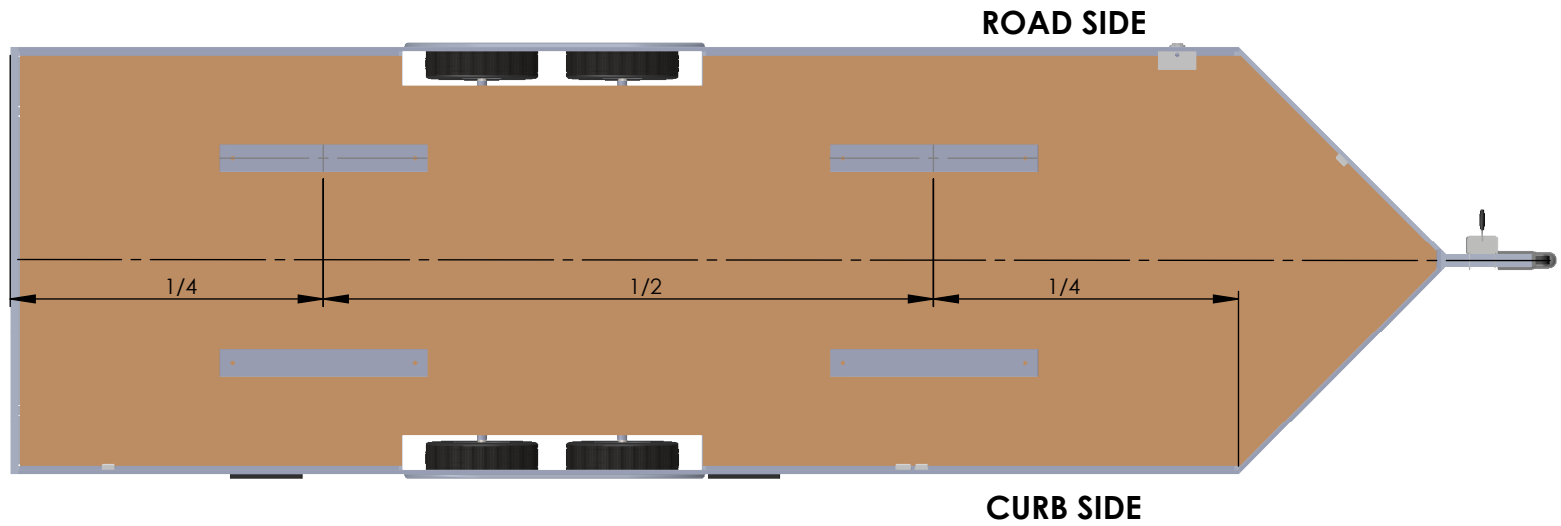

POWER PACKAGE 1
LED, 110V, 48"

AELP90-116

DO NOT SCALE DRAWING

ITEM NO.	QTY.	DESCRIPTION
1	4	48 INCH LED LIGHT
2	1	SWITCH
3	3	110V OUTLET
4	1	30 AMP PANEL/SHORE CORD RECEIPT

DRAWN BY	DATE
TYLER BOURASSA	8/20/2019

POWER PACKAGE 2
LED, 110V, 48"

AELP90-113

DO NOT SCALE DRAWING

ITEM NO.	QTY.	DESCRIPTION
1	4	48 INCH LED LIGHT
2	2	SWITCH
3	3	110V OUTLET
4	1	30 AMP PANEL/SHORE CORD RECEPT
6	2	16 INCH RACE LIGHT

NEO TRAILERS

DRAWN BY	DATE
TYLER BOURASSA	11/10/2022

POWER PACKAGE 3
LED, 110V, 48"

AELP90-114

DO NOT SCALE DRAWING

ITEM NO.	QTY.	DESCRIPTION
1	4	48 INCH LED LIGHT
2	2	SWITCH
3	3	110V OUTLET
4	1	50 AMP PANEL ASSEMBLY/SHORE CORD RECEIPT
6	2	16 INCH RACE LIGHT