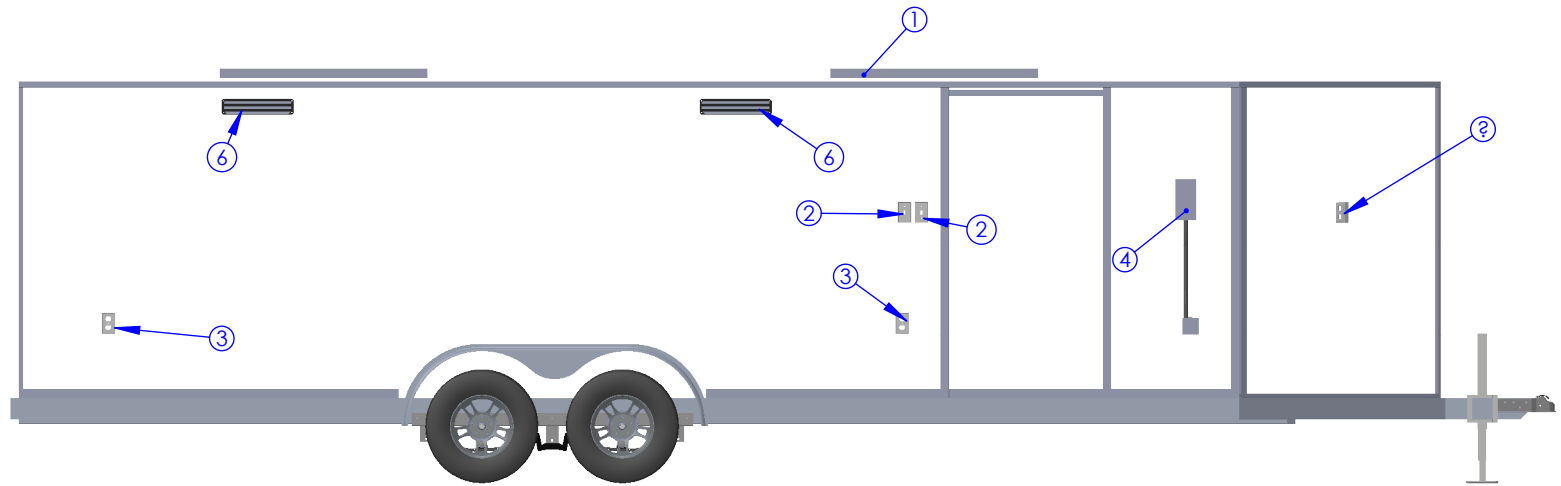

POWER PACKAGE 1
LED, 110V, 48"

AELP90-116

DO NOT SCALE DRAWING

ITEM NO.	QTY.	DESCRIPTION
1	4	48 INCH LED LIGHT
2	1	SWITCH
3	3	110V OUTLET
4	1	30 AMP PANEL/SHORE CORD RECEIPT

DRAWN BY	DATE
TYLER BOURASSA	8/20/2019

POWER PACKAGE 2
LED, 110V, 48"

AELP90-113

DO NOT SCALE DRAWING

ITEM NO.	QTY.	DESCRIPTION
1	4	48 INCH LED LIGHT
2	2	SWITCH
3	3	110V OUTLET
4	1	30 AMP PANEL/SHORE CORD RECEPT
6	2	16 INCH RACE LIGHT

NEO TRAILERS

DRAWN BY	DATE
TYLER BOURASSA	11/10/2022

POWER PACKAGE 3
LED, 110V, 48"

AELP90-114

DO NOT SCALE DRAWING

ITEM NO.	QTY.	DESCRIPTION
1	4	48 INCH LED LIGHT
2	2	SWITCH
3	3	110V OUTLET
4	1	50 AMP PANEL ASSEMBLY/SHORE CORD RECEIPT
6	2	16 INCH RACE LIGHT