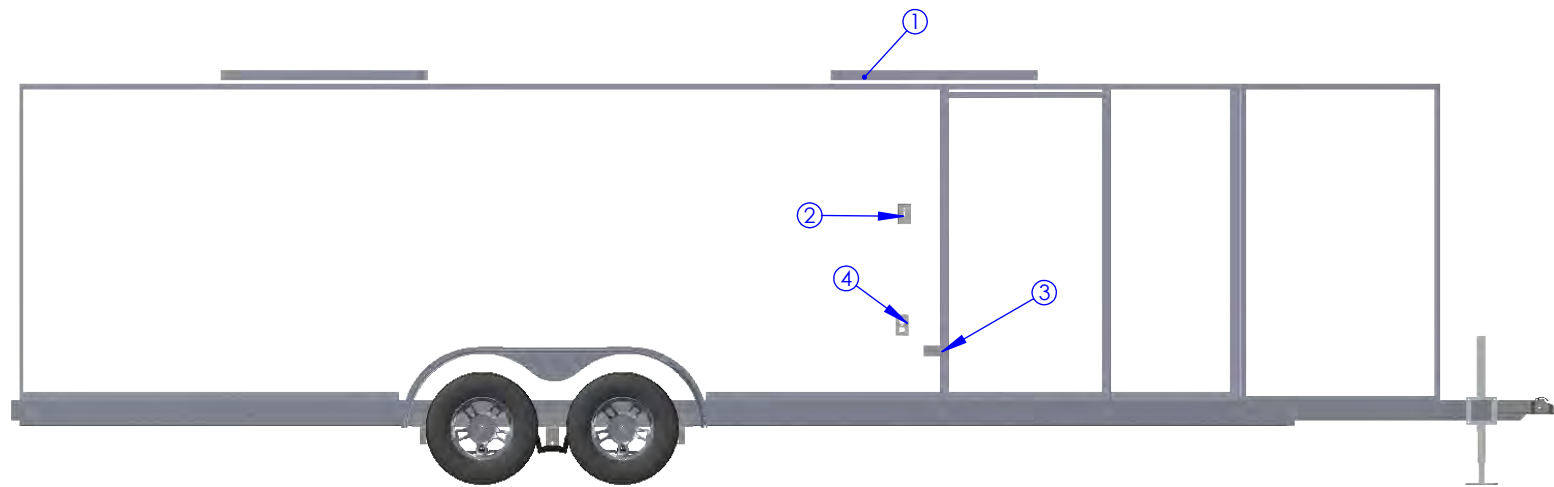

ITEM NO.	QTY.	DESCRIPTION
1	1	SWITCH
2	2	39" LED LIGHT

DRAWN BY	DATE
TYLER BOURASSA	8/20/2019

**LED PACKAGE
TWO 39" LIGHTS**

AELP90-111

DO NOT SCALE DRAWING

ITEM NO.	QTY.	DESCRIPTION
1	1	SWITCH
2	4	39" LED LIGHT

NEO TRAILERS

DRAWN BY	DATE
TYLER BOURASSA	8/20/2019

**LED PACKAGE
FOUR 39" LIGHTS**

AELP90-112

DO NOT SCALE DRAWING

ITEM NO.	QTY.	DESCRIPTION
1	2	48 INCH LED LIGHT
2	1	SWITCH
3	1	MOTORBASE
4	1	110V OUTLET

DRAWN BY	DATE
TYLER BOURASSA	8/20/2019

POWER PACKAGE 1
LED, 110V, 48"

AELP90-116

DO NOT SCALE DRAWING

ITEM NO.	QTY.	DESCRIPTION
1	4	48 INCH LED LIGHT
2	1	SWITCH
3	3	110V OUTLET
4	1	30 AMP PANEL/SHORE CORD RECEIPT

DRAWN BY	DATE
TYLER BOURASSA	8/20/2019

POWER PACKAGE 2
LED, 110V, 48"

AELP90-113

DO NOT SCALE DRAWING

ITEM NO.	QTY.	DESCRIPTION
1	4	48 INCH LED LIGHT
2	2	SWITCH
3	3	110V OUTLET
4	1	30 AMP PANEL/SHORE CORD RECEPT
6	2	16 INCH RACE LIGHT

NEO TRAILERS