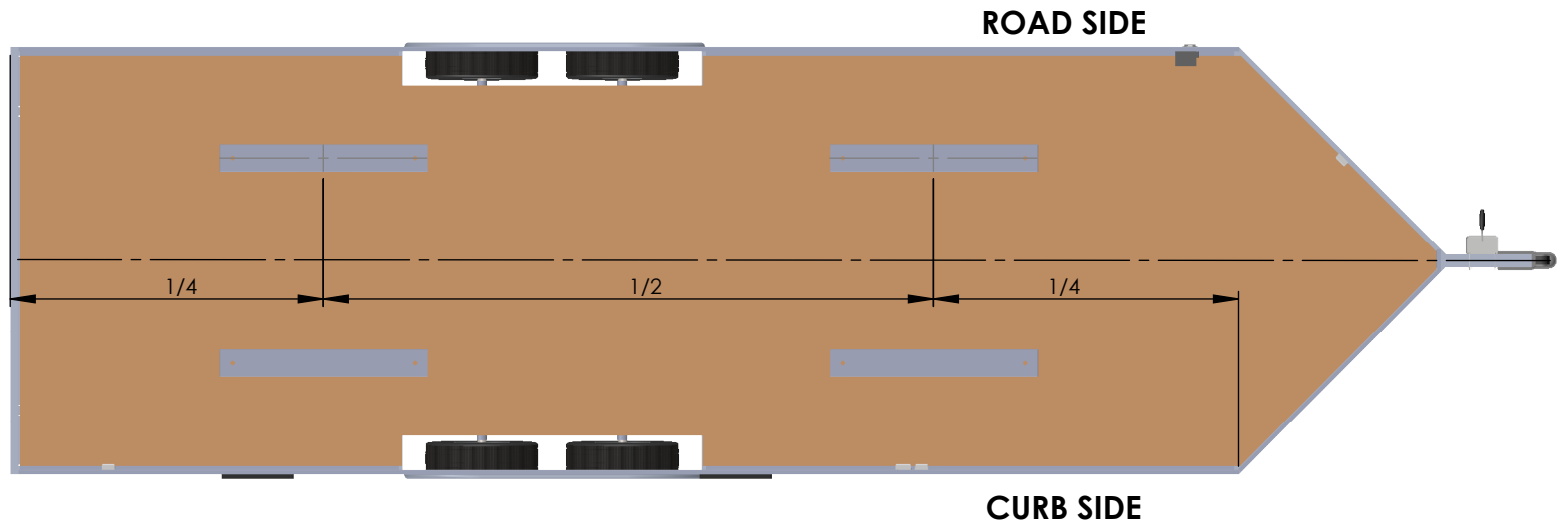

POWER PACKAGE 1
LED, 110V, 48"

AELP90-116

DO NOT SCALE DRAWING

ITEM NO.	QTY.	DESCRIPTION
1	4	48 INCH LED LIGHT
2	1	SWITCH
3	3	110V OUTLET
4	1	30 AMP PANEL/SHORE CORD RECEIPT

DRAWN BY	DATE
TYLER BOURASSA	8/20/2019

POWER PACKAGE 2
LED, 110V, 48"

AELP90-113

DO NOT SCALE DRAWING

ITEM NO.	QTY.	DESCRIPTION
1	4	48 INCH LED LIGHT
2	2	SWITCH
3	3	110V OUTLET
4	1	30 AMP PANEL/SHORE CORD RECEPT
6	2	16 INCH RACE LIGHT

NEO TRAILERS

DRAWN BY	DATE
TYLER BOURASSA	11/10/2022

POWER PACKAGE 3
LED, 110V, 48"

AELP90-114

DO NOT SCALE DRAWING

ITEM NO.	QTY.	DESCRIPTION
1	4	48 INCH LED LIGHT
2	2	SWITCH
3	3	110V OUTLET
4	1	50 AMP PANEL ASSEMBLY/SHORE CORD RECEIPT
6	2	16 INCH RACE LIGHT