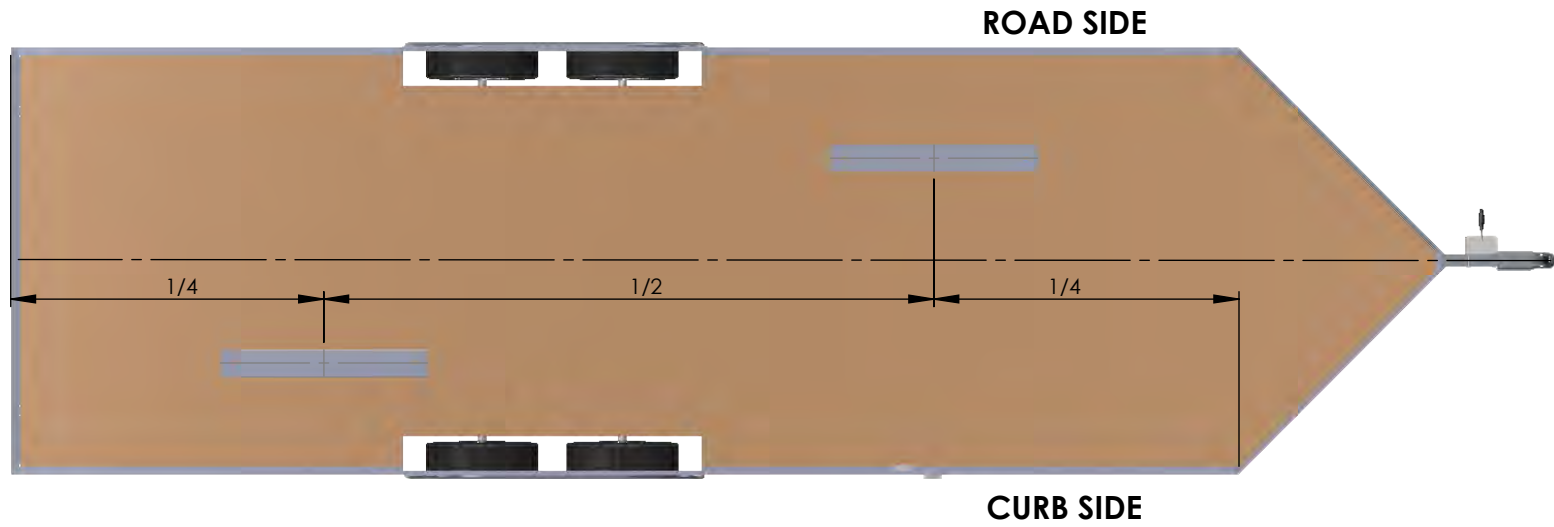

ITEM NO.	QTY.	DESCRIPTION
1	1	SWITCH
2	2	39" LED LIGHT

DRAWN BY	DATE
TYLER BOURASSA	8/20/2019

**LED PACKAGE
TWO 39" LIGHTS**

AELP90-111

DO NOT SCALE DRAWING

ITEM NO.	QTY.	DESCRIPTION
1	1	SWITCH
2	4	39" LED LIGHT

NEO TRAILERS

DRAWN BY	DATE
TYLER BOURASSA	8/20/2019

**LED PACKAGE
FOUR 39" LIGHTS**

AELP90-112

DO NOT SCALE DRAWING

ITEM NO.	QTY.	DESCRIPTION
1	2	48 INCH LED LIGHT
2	1	SWITCH
3	1	MOTORBASE
4	1	110V OUTLET

DRAWN BY	DATE
TYLER BOURASSA	8/20/2019

POWER PACKAGE 1
LED, 110V, 48"

AELP90-116

DO NOT SCALE DRAWING

ITEM NO.	QTY.	DESCRIPTION
1	4	48 INCH LED LIGHT
2	1	SWITCH
3	3	110V OUTLET
4	1	30 AMP PANEL/SHORE CORD RECEIPT

DRAWN BY	DATE
TYLER BOURASSA	8/20/2019

POWER PACKAGE 2
LED, 110V, 48"

AELP90-113

DO NOT SCALE DRAWING

ITEM NO.	QTY.	DESCRIPTION
1	4	48 INCH LED LIGHT
2	2	SWITCH
3	3	110V OUTLET
4	1	30 AMP PANEL/SHORE CORD RECEPT
6	2	16 INCH RACE LIGHT

NEO TRAILERS