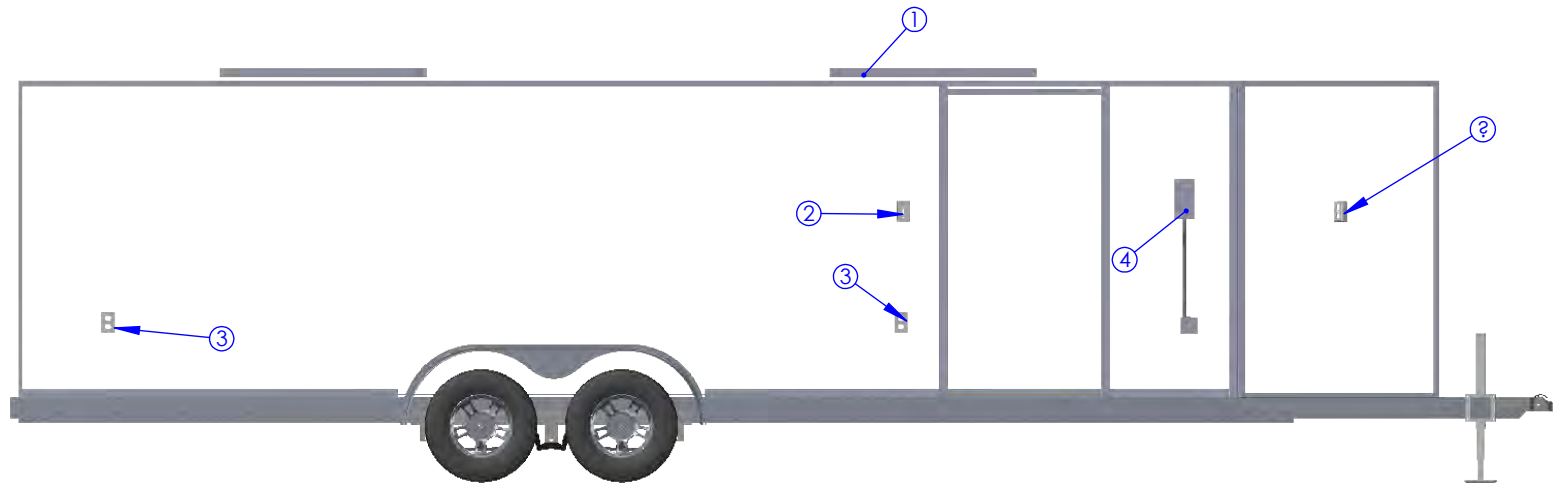

ITEM NO.	QTY.	DESCRIPTION
1	1	SWITCH
2	2	39" LED LIGHT

DRAWN BY	DATE
TYLER BOURASSA	8/20/2019

**LED PACKAGE
TWO 39" LIGHTS**

AELP90-111

DO NOT SCALE DRAWING

ITEM NO.	QTY.	DESCRIPTION
1	1	SWITCH
2	4	39" LED LIGHT

NEO TRAILERS

DRAWN BY	DATE
TYLER BOURASSA	8/20/2019

**LED PACKAGE
FOUR 39" LIGHTS**

AELP90-112

DO NOT SCALE DRAWING

ITEM NO.	QTY.	DESCRIPTION
1	2	48 INCH LED LIGHT
2	1	SWITCH
3	1	MOTORBASE
4	1	110V OUTLET

DRAWN BY	DATE
TYLER BOURASSA	8/20/2019

POWER PACKAGE 1
LED, 110V, 48"

AELP90-116

DO NOT SCALE DRAWING

ITEM NO.	QTY.	DESCRIPTION
1	4	48 INCH LED LIGHT
2	1	SWITCH
3	3	110V OUTLET
4	1	30 AMP PANEL/SHORE CORD RECEIPT

DRAWN BY	DATE
TYLER BOURASSA	8/20/2019

POWER PACKAGE 2
LED, 110V, 48"

AELP90-113

DO NOT SCALE DRAWING

ITEM NO.	QTY.	DESCRIPTION
1	4	48 INCH LED LIGHT
2	2	SWITCH
3	3	110V OUTLET
4	1	30 AMP PANEL/SHORE CORD RECEPT
6	2	16 INCH RACE LIGHT

NEO TRAILERS