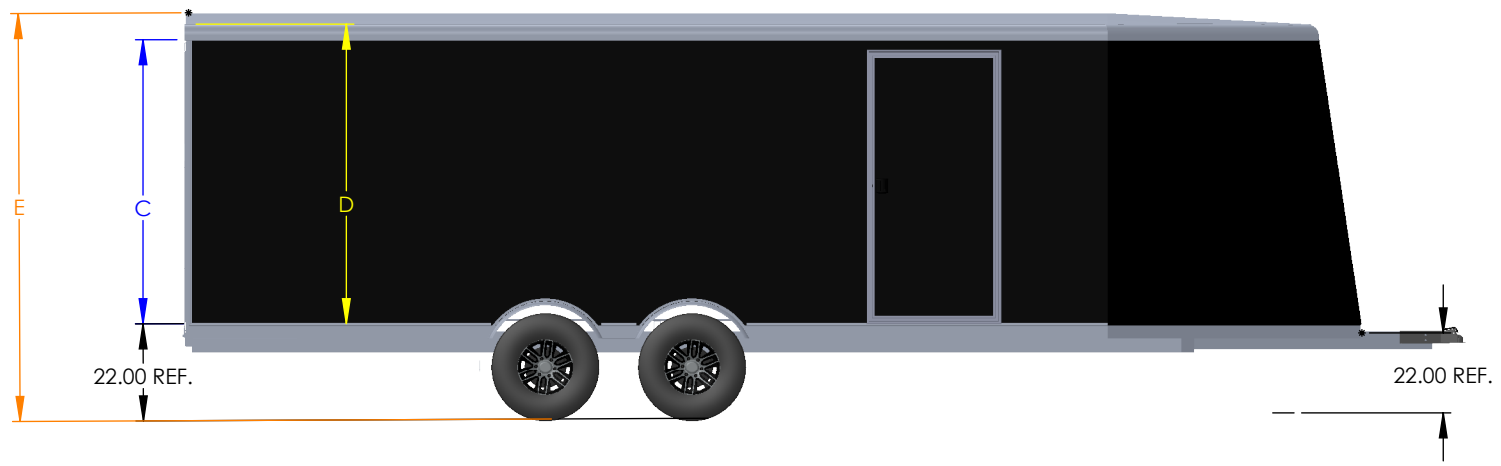

DISTANCE BETWEEN WHEEL WELLS IS 81"

MODEL	OUTSIDE BOX LENGTH (A)	INSIDE BOX LENGTH (B)
NMS2085TR	240"	238"
NMS2285TR	264"	262"
NMS2485TR	288"	286"
NMS2685TR	312"	310"

DRAWN BY: TYLER A BOURASSA
DATE: 9/29/2021

TRAILER MODEL: NMS

TITLE: **TRAILER DIMENSIONS**

DO NOT SCALE DRAWING

NMS Round Top	Rear Door Hgt (C)	Front Door Hgt	Front Door Width	Int Hgt @ Center (D)	Overall Hgt (E)
STD Height	82.5"	75.25"	74.00"	86"	115"