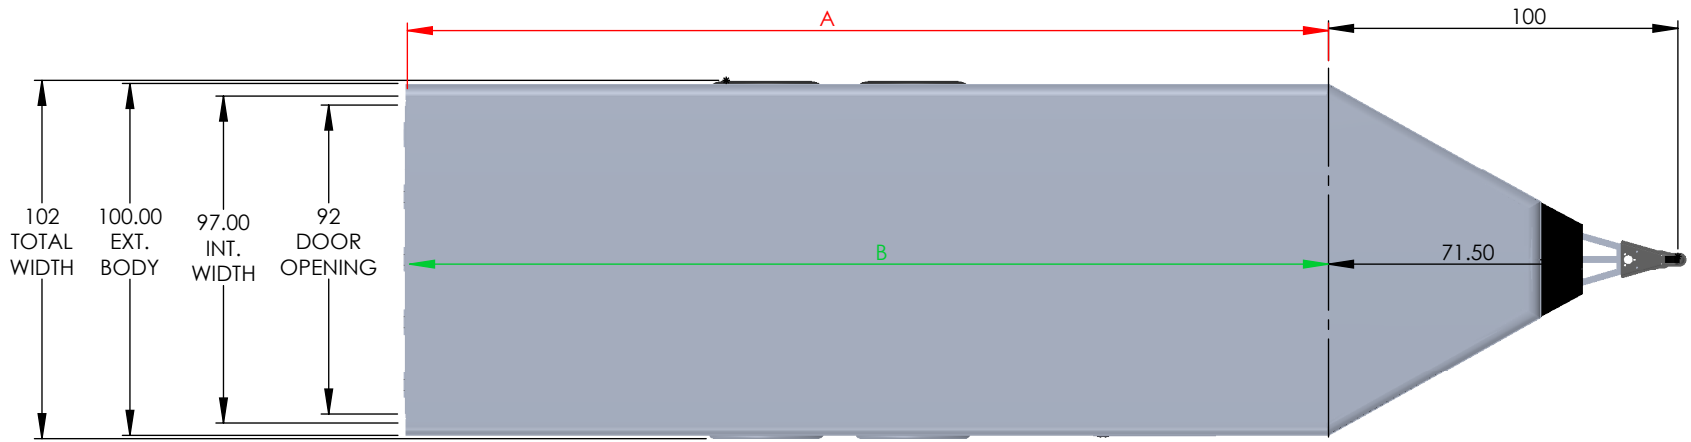

DISTANCE BETWEEN WHEEL WELLS IS 81"

MODEL	OUTSIDE BOX LENGTH (A)	INSIDE BOX LENGTH (B)
NMS2085TR	240"	238"
NMS2285TR	264"	262"
NMS2485TR	288"	286"
NMS2685TR	312"	310"

DRAWN BY: TYLER A BOURASSA
DATE: 9/29/2021

TRAILER MODEL: NMS

TITLE: **TRAILER DIMENSIONS**

DO NOT SCALE DRAWING

NMS Round Top	Rear Door Hgt (C)	Front Door Hgt	Front Door Width	Int Hgt @ Center (D)	Overall Hgt (E)
STD Height	82.5"	75.25"	74.00"	86"	115"